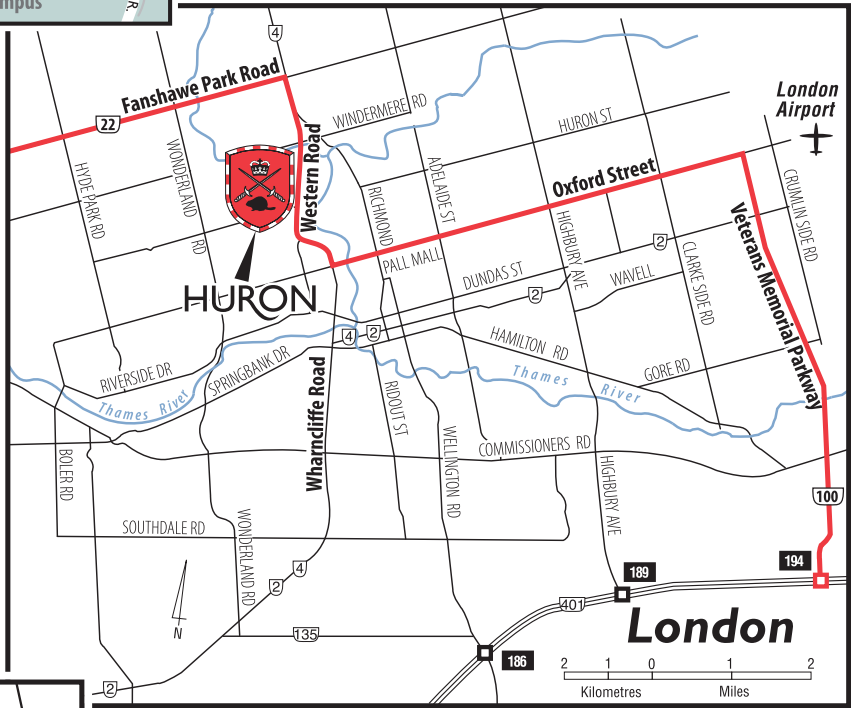

HURON

UNIVERSITY COLLEGE at WESTERN

1349 Western Road
 London, Ontario, Canada, N6G 1H3
 Telephone: 519-438-7224
 Website: www.huronuc.ca

Directions to Huron

from Sarnia/Port Huron

- Take highway 402 east toward London
- At Exchange 65, leave 402, go north to Highway 22
- Turn right (east) on Highway 22 (Fanshawe Park Road in London)
- Turn right (south) at Richmond Street
- Proceed through two street lights
- Take right onto Western Road
- Proceed on Western Road, past Windermere Road and Elgin Drive. Huron is on the right-hand side.

from Hwy 401 from east of London

- Exit 401 at Veterans Memorial Parkway (formerly Airport Road/Hwy. 100)
- Proceed north to Oxford Street
- Turn left (west) onto Oxford Street
- Drive to Wharnclyffe Road, turn right (north) onto Wharnclyffe
- Wharnclyffe Road becomes Western Road
- Huron is on the left-hand side of Western Road, after Western's main gates